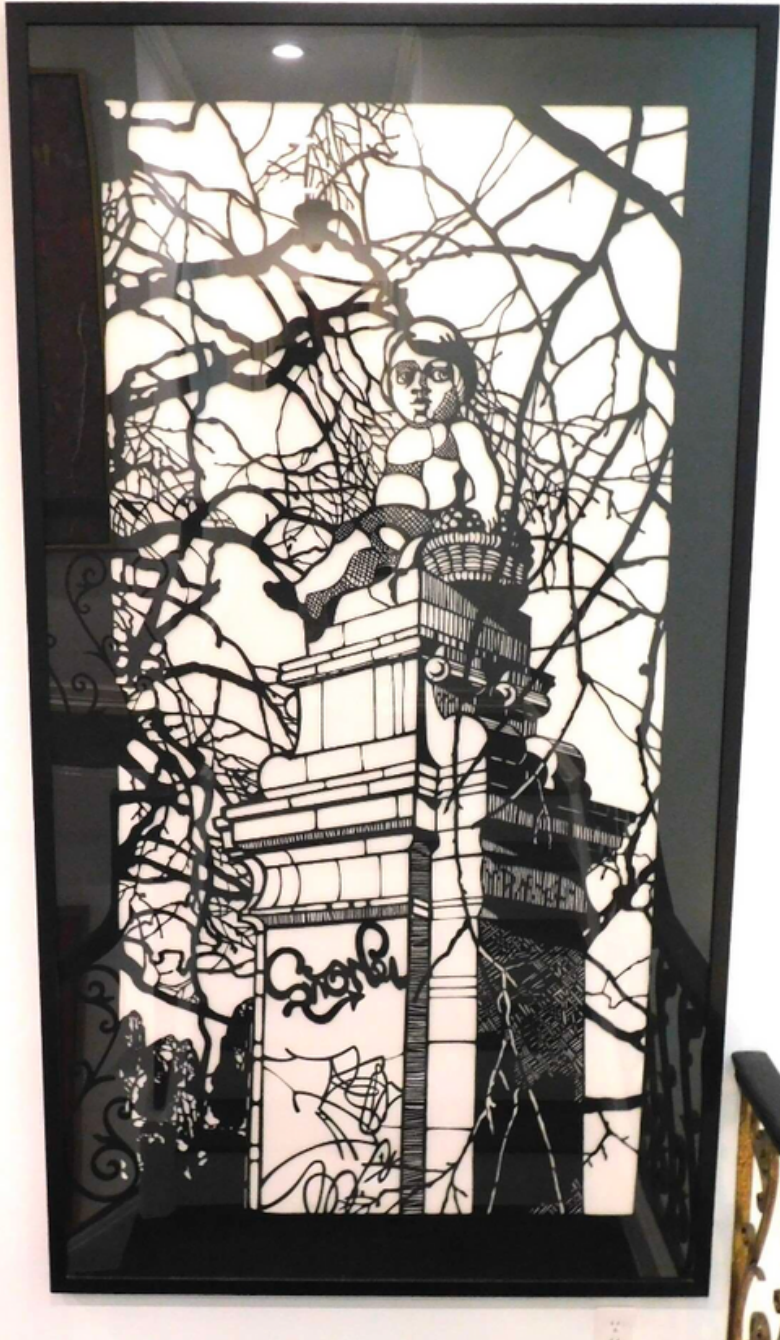

Inventory #LG-14

\$7,000

Overall Dimensions: 94 x 51 x 1 ¾ Inches

Condition: Overall Good Condition

Phil Sims

\$14,000

American, born 1940

Untitled